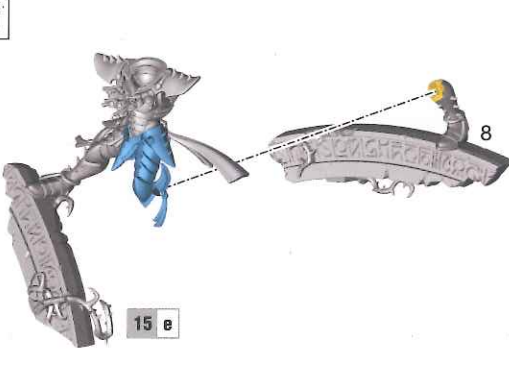

15 a

15 b

15 c

15 d

15 e

15 f

15 g

15 h

15 i

15 j