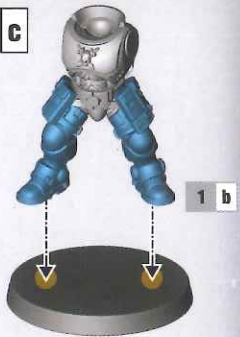

1 SPACE MARINE REIVER SERGEANT x1

1 a

1 b

1 c

1 d

08

11