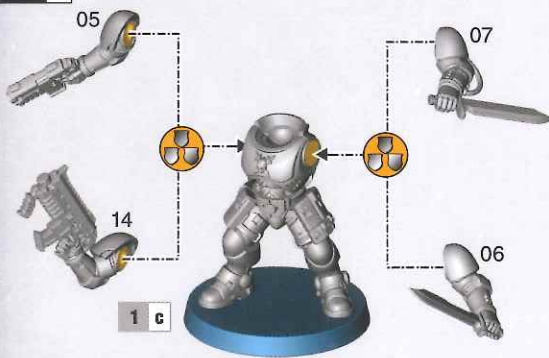

1 SPACE MARINE REIVER SERGEANT x1

1 a

1 b

1 c

1 d

08

11