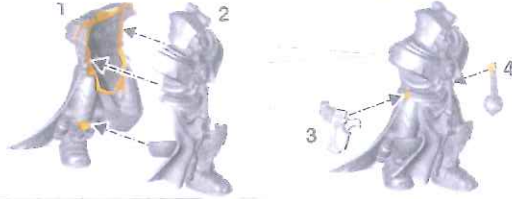

1

2

- Detail view
- Vue détaillée
- Vista detallada
- Alternative Ansicht
- Visualte del dettaglio

	WS	BS	S	T	W	I	A	Ld	Sv	Unit Type

Tech-priest Engineer	3	3	3	3	1	3	1	8	3+	Infantry (Character)

games-workshop.com

12+

WARNING!
Small parts.

Scan now to
discover more!

0-3

TECH-PRIEST ENGINEER

WARHAMMER
40,000

CITADEL

CE

• WARNING! Small parts. • ATTENTION : Contient des petites pièces. • VORSICHT! Kleinerderteile. • ADVARSEL! Små delar. • ADVARSEL! Små deler. • 警告! 小さな部品あり。 • 警告! 本品包含小零件。

• ASTRA MILITARUM