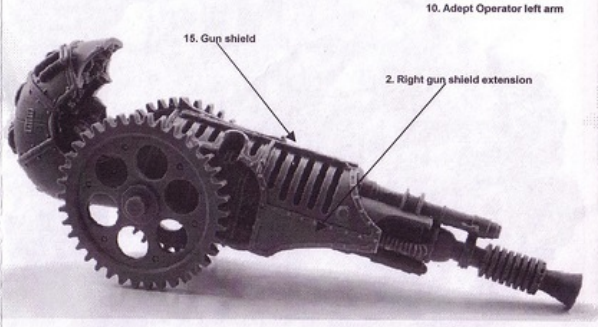

IMPERIAL™ ARMOUR

Forge World, Games Workshop, Willow Road, Lenton, Nottingham, NG7 2WS, UK. Tel. 0044 (0)115 900 4995