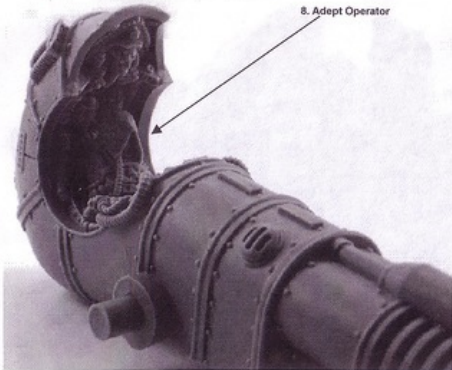

IMPERIAL™ ARMOUR

Forge World, Games Workshop, Willow Road, Lenton, Nottingham, NG7 2WS, UK. Tel. 0044 (0)115 900 4995