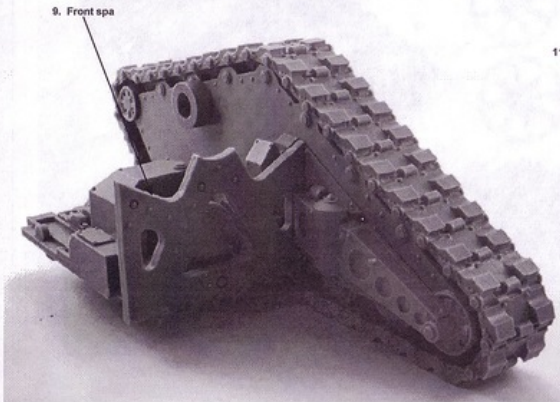

IMPERIAL ARMOUR