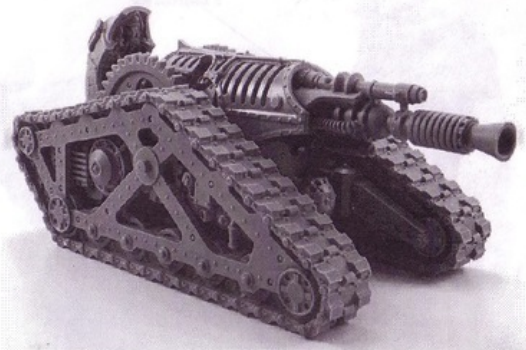

14. Capillary pipes

IMPERIAL™ ARMOUR