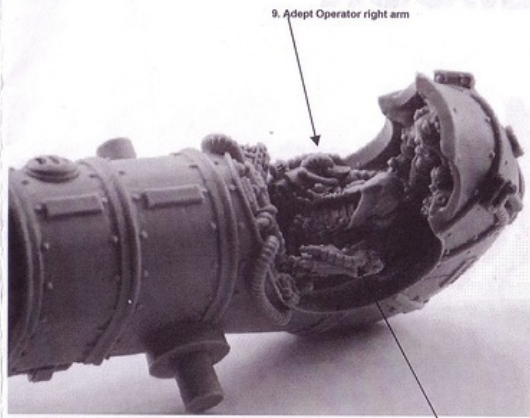

IMPERIAL™ ARMOUR

Forge World, Games Workshop, Willow Road, Lenton, Nottingham, NG7 2WS, UK. Tel. 0044 (0)115 900 4995