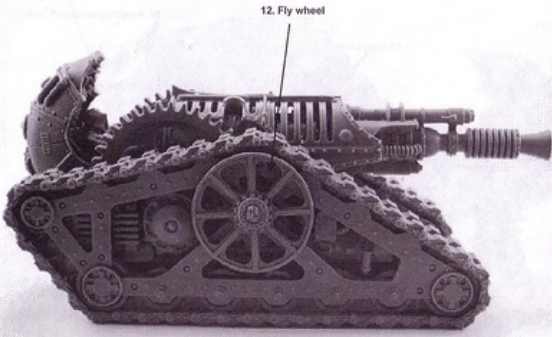

IMPERIAL™ ARMOUR

12. Fly wheel