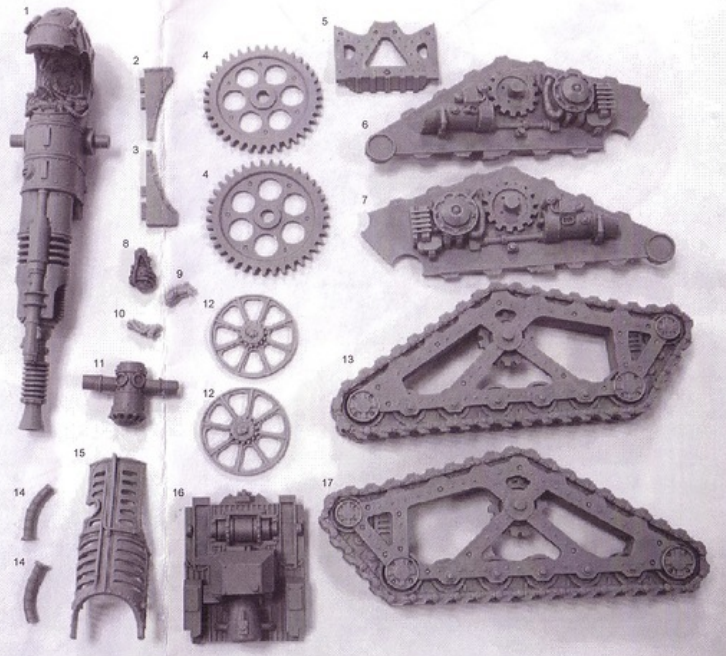

IMPERIAL™
ARMOUR

**MECHANICUM KRIOS
BATTLE TANK**
PRODUCT CODE 99590108110

COMPONENTS LIST

1. Lightning Cannon
2. Right gun shield extension
3. Left gun shield extension
4. Cog wheel x2
5. Front spa
6. Left track drive
7. Right track drive
8. Adept Operator
9. Adept Operator right arm
10. Adept Operator left arm
11. Void shield generator
12. Fly wheel x2
13. Left track unit
14. Capillary pipe x2
15. Gun shield
16. Floor
17. Right track unit

THIS IS NOT A TOY