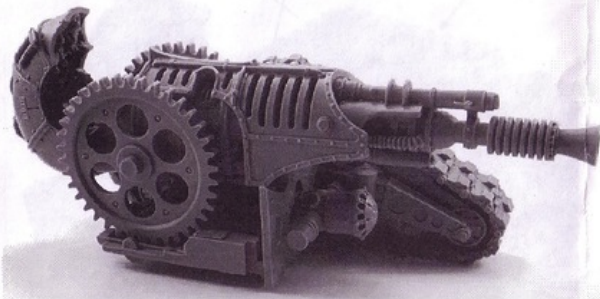

IMPERIAL™ ARMOUR

12. Fly wheel