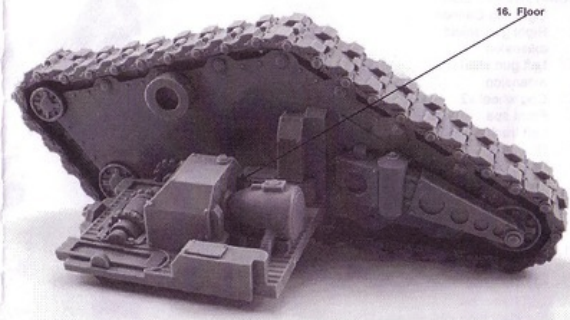

IMPERIAL ARMOUR