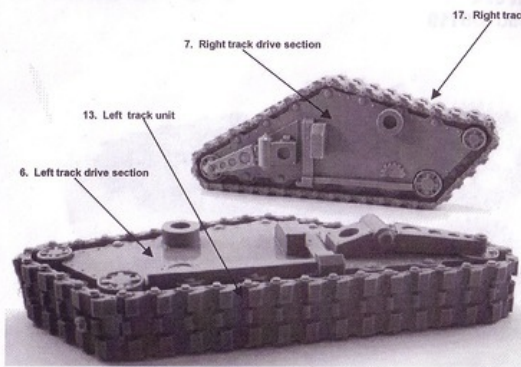

IMPERIAL ARMOUR