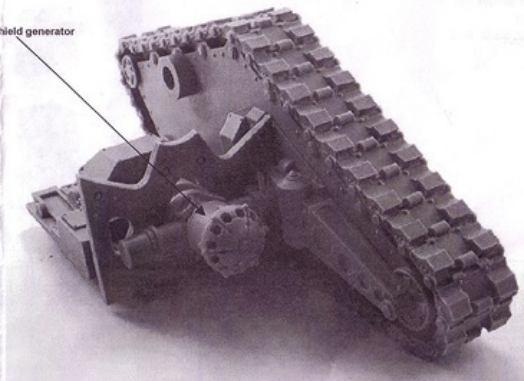

IMPERIAL ARMOUR