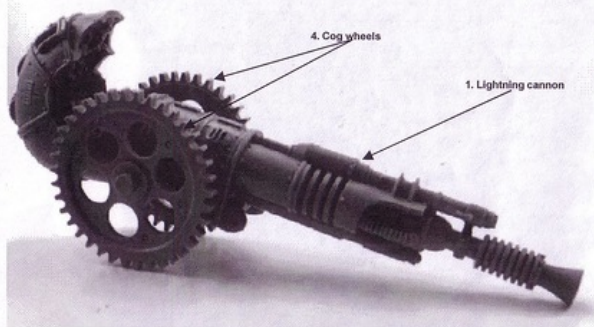

IMPERIAL™ ARMOUR

Forge World, Games Workshop, Willow Road, Lenton, Nottingham, NG7 2WS, UK. Tel. 0044 (0)115 900 4995