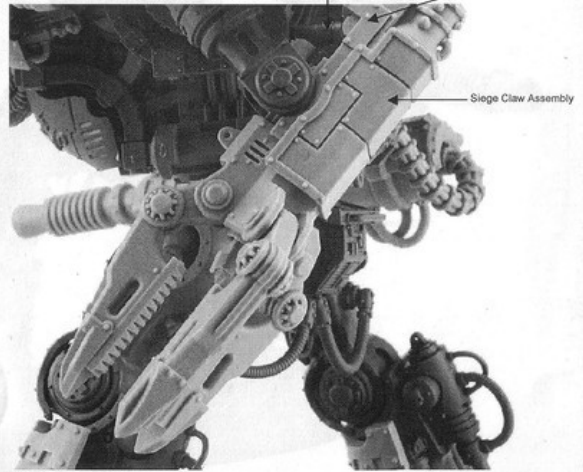

6. Phased-plasma Fusil

Plastic Part Number 29

17. Piston retaining plate