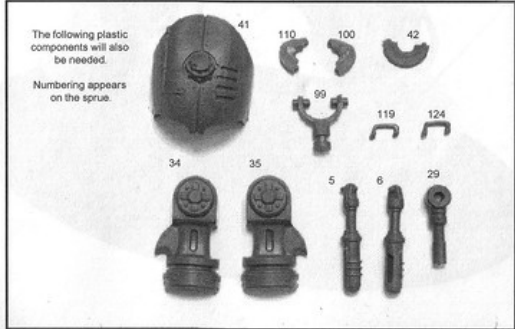

IMPERIAL™ ARMOUR

Forge World, Games Workshop, Willow Road, Lenton, Nottingham, NG7 2WS, UK. Tel. 0044 (0)115 900 4995