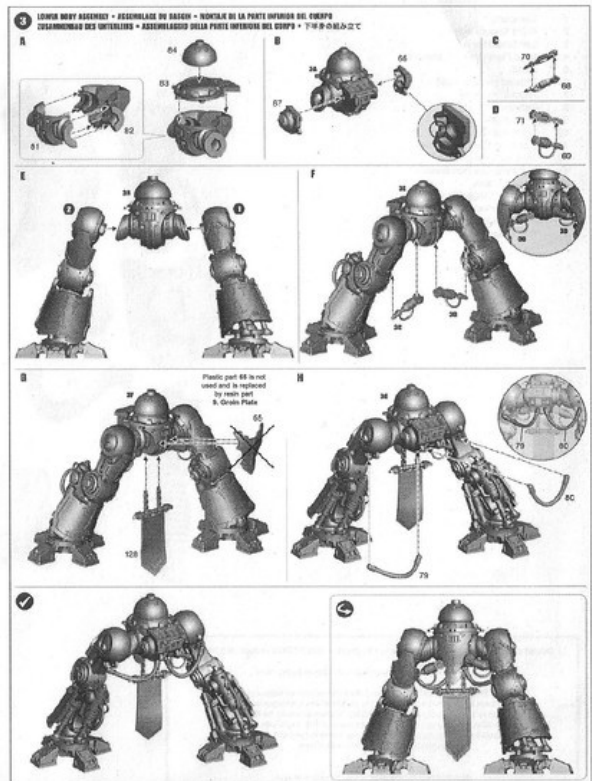

IMPERIAL™ ARMOUR

Forge World, Games Workshop, Willow Road, Lenton, Nottingham, NG7 2WS, UK. Tel. 0044 (0)115 900 4995