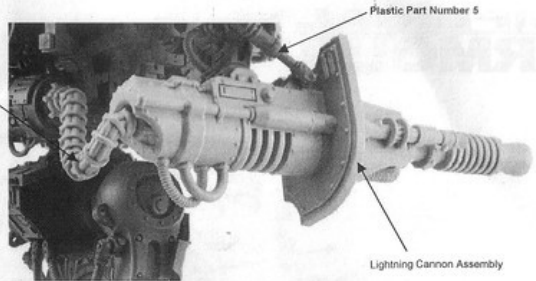

IMPERIAL ARMOUR™

Forge World, Games Workshop, Willow Road, Lenton, Nottingham, NG7 2WS, UK. Tel. 0044 (0)115 900 4995