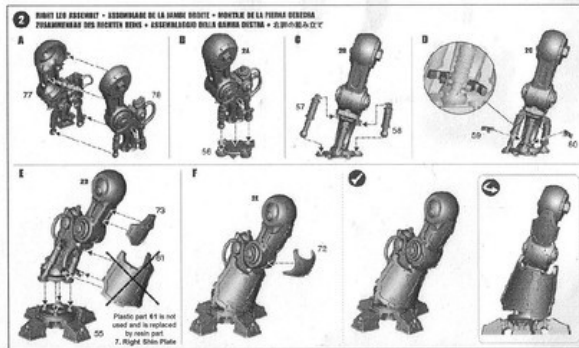

IMPERIAL™ ARMOUR

Forge World, Games Workshop, Willow Road, Lenton, Nottingham, NG7 2WS, UK. Tel. 0044 (0)115 900 4995