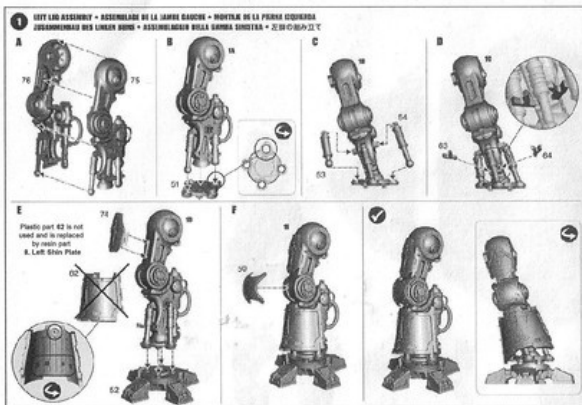

IMPERIAL™ ARMOUR

Forge World, Games Workshop, Willow Road, Lenton, Nottingham, NG7 2WS, UK. Tel. 0044 (0)115 900 4995