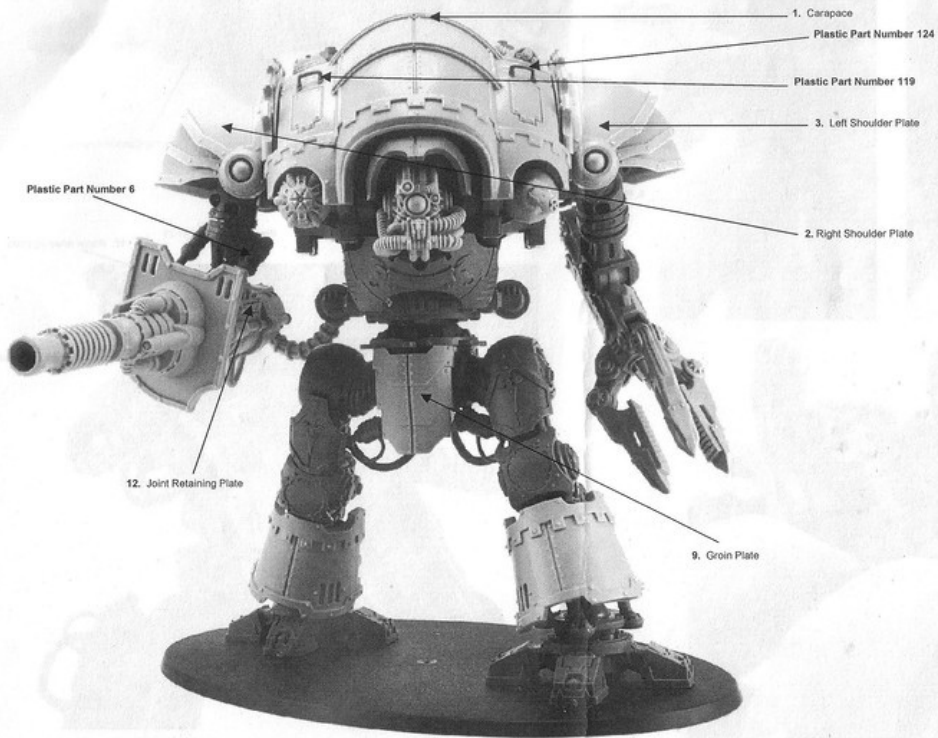

IMPERIAL™ ARMOUR

Forge World, Games Workshop, Willow Road, Lenton, Nottingham, NG7 2WS, UK. Tel. 0044 (0)115 900 4995