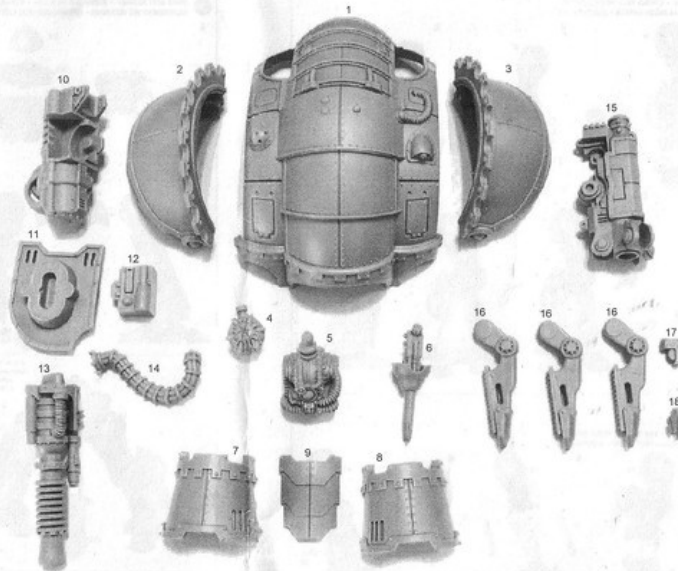

IMPERIAL^{TM} ARMOUR

QUESTORIS KNIGHT MAGAERA

RESIN COMPONENTS LIST

THIS IS NOT A TOY

Forge World, Games Workshop, Willow Road, Lenton, Nottingham, NG7 2WS, UK. Tel. 0044 (0)115 900 4995