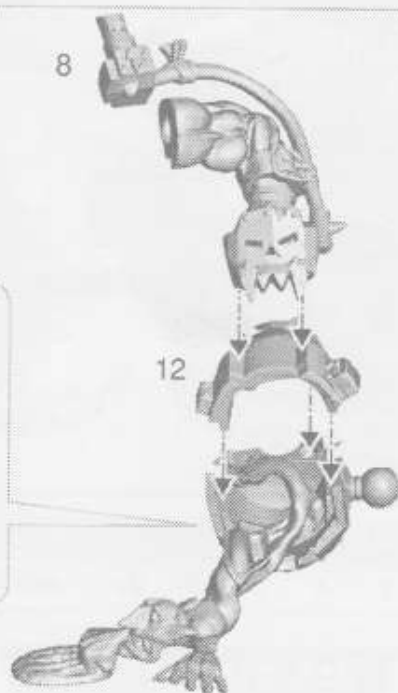

BIG MEK WITH SHOKK ATTACK GUN

1**A****B**

C

	WS	BS	S	T	W	I	A	Ld	Sv	Unit Type	Unit Composition
Big Mek	4	2	4	4	2	3	3	8	6+	Infantry (Character)	1 Big Mek