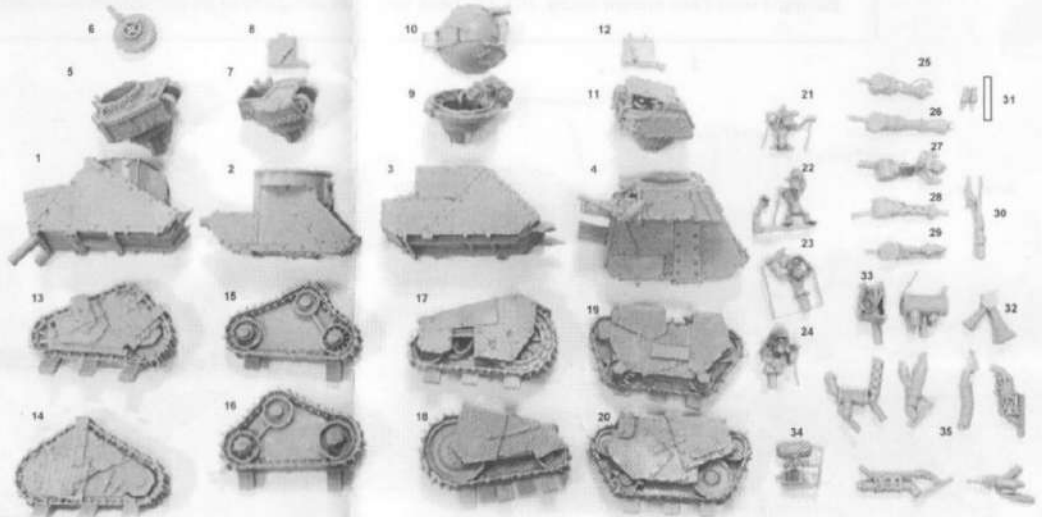

### COMPONENTS LIST

1. Hull One
2. Hull Two
3. Kommand Hull
4. Hull Three
5. Turret One
6. Turret One Hatch
7. Turret Two
8. Turret Two Hatch
9. Turret Three
10. Turret Three Hatch
11. Turret Four
12. Turret Four Hatch
13. Right Track One
14. Left Track One
15. Right Track Two
16. Left Track Two
17. Right Track Three
18. Left Track Three
19. Right Track Four
20. Left Track Four
21. Tank Kommander One
22. Tank Kommander Two
23. Tank Kommander Three
24. Tank Kommander Four
25. Scorcha
26. Grotzooka
27. Kustom Mega Blasta
28. Big Shoota
29. Rokkit Launcha
30. Rokkit Ammo
31. Zzap Coils (x2)
32. Loud Speaker
33. Spare Gubbins
34. Scorcha Fuel
35. Exhausts (x7)