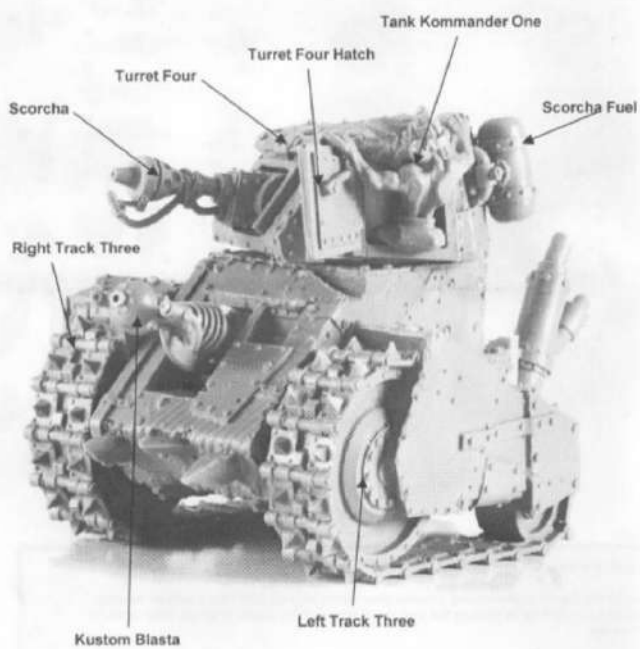

IMPERIAL^{TM}
ARMOUR

GROT TANKS

Product code : IA-ORK-T-042
99590103088

Example Grot Tank shown below. NOTE: These tanks are designed to be assembled in various different ways

Forge World, Games Workshop, Willow Road, Lenton, Nottingham, NG7 2WS, UK. Tel. 0044 (0)115 916 8177. www.forgeworld.co.uk