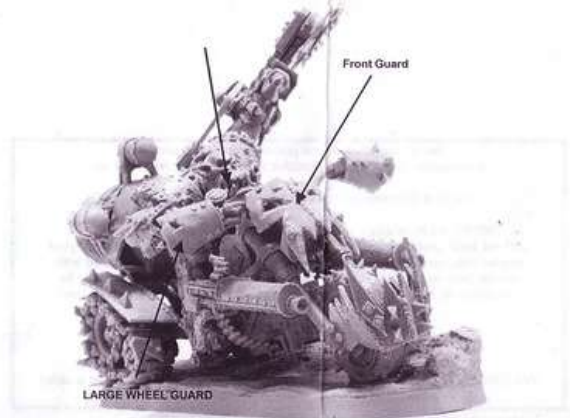

IMPERIAL™
ARMOUR

ORK NOB WARBIKES

Product code :
IA-ORK-T-019

Forge World, Games Workshop, Willow Road, Lenton, Nottingham, NG7 2WS, UK. Tel. 0044 (0)115 916 8177