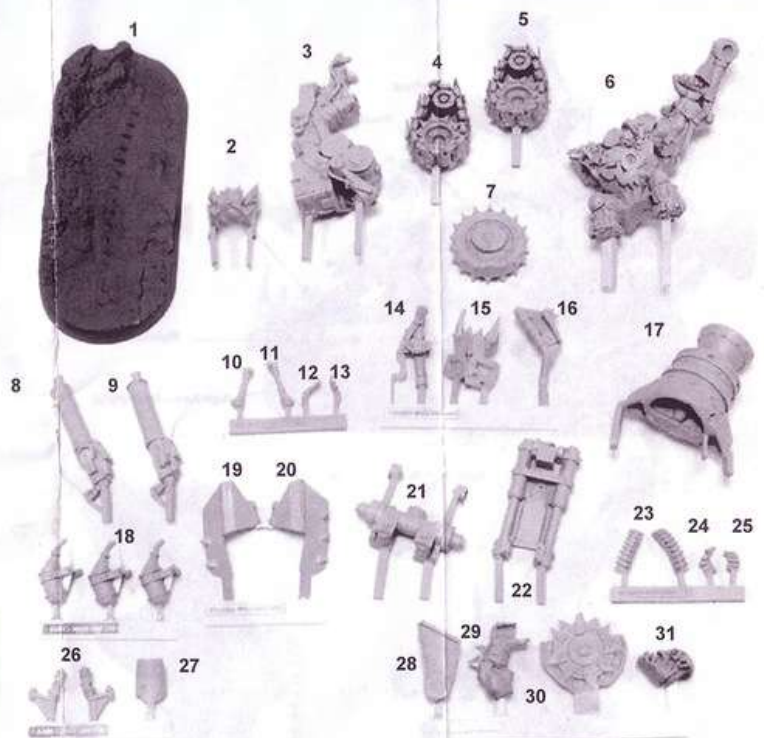

IMPERIAL ARMOUR™

COMPONENTS LIST

1. Base
2. Wheel Guard
3. Frame
4. Right Track Unit
5. Left Track Unit
6. Warboss
7. Wheel
8. Left Dakkagun
9. Right Dakkagun
10. Right Damper
11. Left Damper
12. Right Empty Ammo Belt
13. Left Empty Ammo Belt
14. Right Handlebar
15. Front Guard
16. Left Handlebar
17. Jet Engine
18. Boosta Chambers (x3)
19. Left Track Guard
20. Right Track Guard
21. Rear Sub-frame
22. Forks
23. Ammo Belts (x2)
24. Left Shell Casings
25. Right Shell Casings
26. Foot Pegs (x2)
27. Right Hand Guard
28. Buzzsaw Drive Belt
29. Steering Arm
30. Buzzsaw Blade
31. Noggin

ORK WARBOSS WARBIKE

IA-ORK-T-019

This kit contains all the pieces required to produce a complete Ork Warboss Warbike of the type you have chosen

To glue the resin pieces together use Citadel Super Glue.

NOTE: We have cast this kit using the most advanced techniques and the best quality resin, but due to the nature of the casting process your model may contain very slight air bubbles. These can easily be filled with model filler or super glue. Any slight warpage of thin parts can easily be corrected by immersing the part in hot tap water for about 1 minute then carefully bending it back into shape.

THIS IS NOT A TOY

Not suitable for children under 15 years of age.

WARNING: Resin dust can be harmful if inhaled. Always wear a dust mask or respirator when sanding or sawing resin parts.

Forge World, Games Workshop, Willow Road, Lenton, Nottingham, NG7 2WS, UK. Tel. 0044 (0)115 916 8177