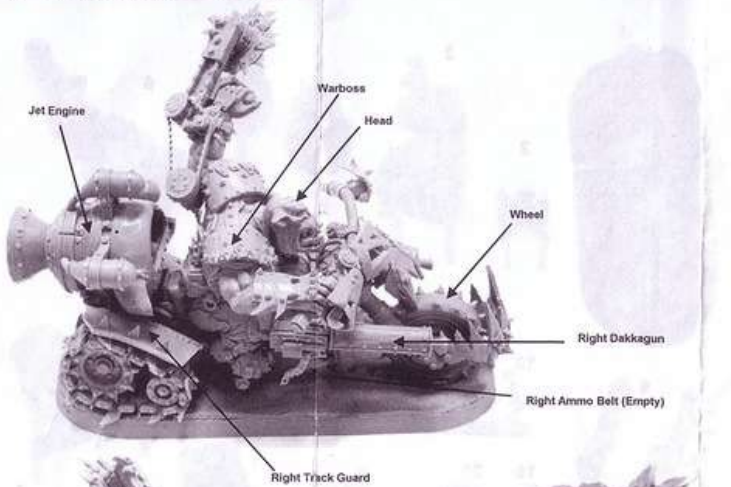

IMPERIAL™
ARMOUR

ORK NOB WARBIKES

Product code :
IA-ORK-T-019

Forge World, Games Workshop, Willow Road, Lenton, Nottingham, NG7 2WS, UK. Tel. 0044 (0)115 916 8177